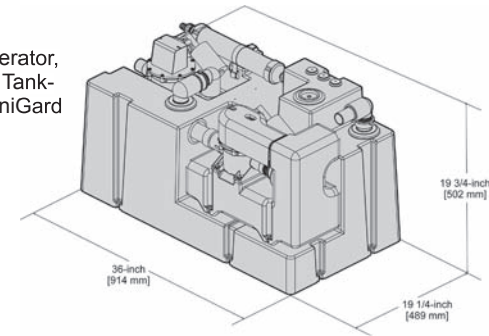

28 HTS-VG (712812)

Includes vacuum generator, TankWatch 4 probes, TankSaver relief valve, SaniGard vent filter, SaniPump discharge pump