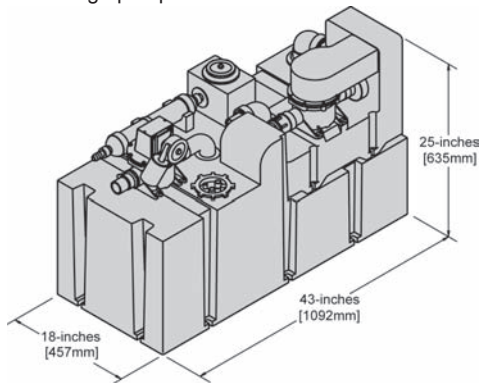

42 HTS-VG (714212)

Includes vacuum generator,
TankWatch 4 probes, Tank-
Saver relief valve, Sani-
Gard vent filter, SaniPump
discharge pump