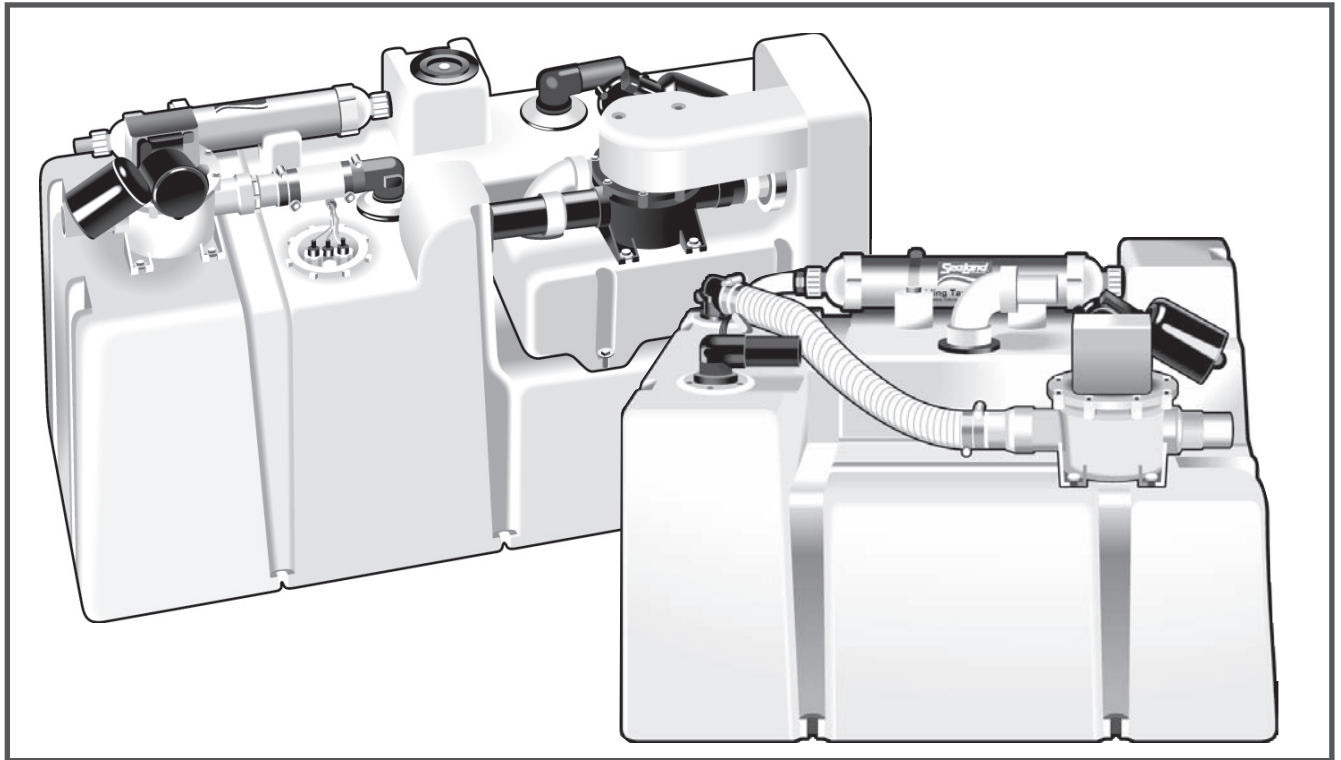

HOLDING TANK SYSTEMS

SELECTION GUIDE

For VacuFlush® and other marine toilet systems

Dometic Corporation • Sanitation Systems
13128 State Rt 226, PO Box 38
Big Prairie, OH 44611
SeaLand Product Customer Service: 1-800-321-9886
(8:00 a.m. - 5:00 p.m. ET)