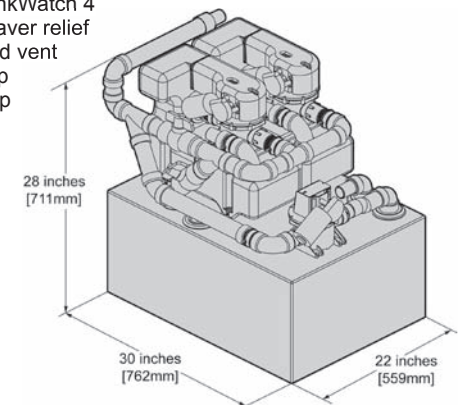

40 HTS-VG (714012)

Includes two vacuum generators, TankWatch 4 probes, TankSaver relief valve, SaniGard vent filter, SaniPump discharge pump