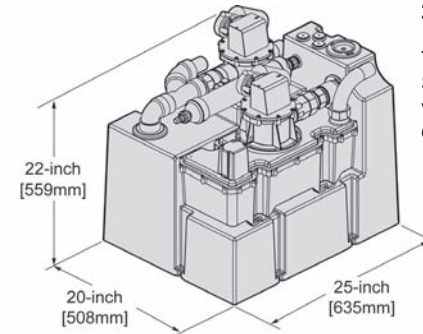

21 HTS-VG (702112)

Includes vacuum generator, TankWatch 4 probes, TankSaver relief valve, SaniGard vent filter, SaniPump discharge pump