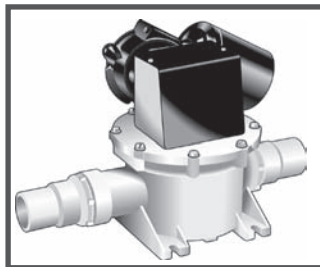

SaniPump™ Overboard Discharge Pump*

Runs dry without harm and draws just 6 amps at 12 VDC. Delivers flow rate of just over 3.9 gallons per minute (14.7 liters per minute). Emptying a 10-gallon tank takes about three minutes. Connects to a through-hull fitting. Check Marine Sanitation Regulations for information on areas where discharge is allowed.

* Not available on all HTS models.