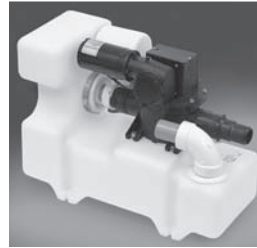

TankSaver™ Vacuum Relief Valve

Prevents damage due to holding tank implosion from dockside pumps that operate at very high levels of vacuum. The TankSaver valve opens automatically under vacuum, but remains sealed regardless of shock-loading or vibrations.

SaniGard™ Holding Tank Vent Filter*

The vent filter stops odors that escape from the holding tank vent. It contains odor-removing filter media to keep your boat smelling clean and pleasant. Each cartridge is good for an entire season and is easily replaced for a fresh start.

* Not available on all HTS models.

Standard Vacuum Generator

Low-Profile Vacuum Generator

VacuFlush® Vacuum Generators

VacuFlush vacuum generators combine the vacuum tank and vacuum pump in one unit. Our standard and low-profile configurations eliminate hose runs between the vacuum tank and pump that are found in previous VacuFlush sanitation system installations. HTS vacuum generators features Q-series vacuum pumps, offering quieter performance and faster vacuum generation than previous models.