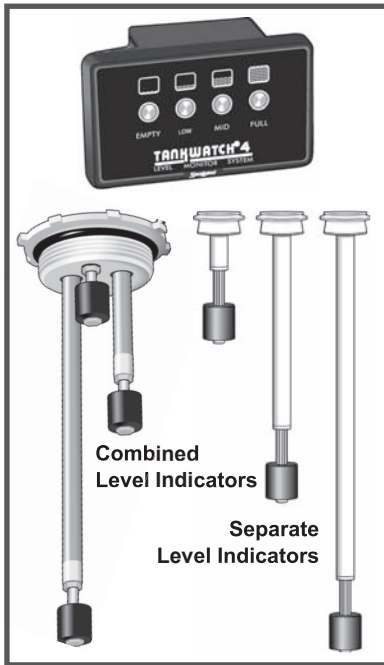

* All vacuum generators include Q-series pump motor and VacuFlush shutdown relay. Specifications subject to change without notice.

HTS COMPONENTS

TankWatch® 4 Level Monitor and Micro-Float Switches

Includes four tank level lights – Empty, Low, Mid and Full, and international symbology. Reliable micro-float switches are installed in holding tank. No electrical components come in contact with waste or water. Operates on 12 or 24-volt DC. Uses only .017 amps at 13-volts. Micro-float switches are installed in HTS tanks either as a unit (with a TankWatch cap) or as separate indicators.