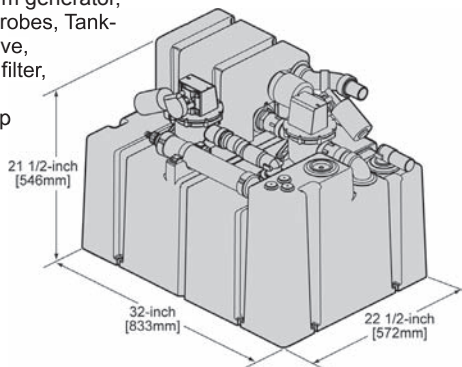

35 HTS-VG (713512)

Includes vacuum generator, TankWatch 4 probes, TankSaver relief valve, SaniGard vent filter, SaniPump discharge pump