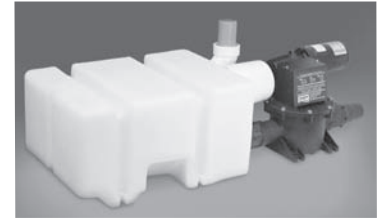

Standard Vacuum Generator

Low-Profile Vacuum Generator

VacuFlush® Vacuum Generators

VacuFlush vacuum generators combine the vacuum tank and vacuum pump in one unit. Our standard and low-profile configurations eliminate hose runs between the vacuum tank and pump that are found in previous VacuFlush sanitation system installations. HTS vacuum generators features Q-series vacuum pumps, offering quieter performance and faster vacuum generation than previous models.

OTHER HTS FEATURES

OdorSafe® Plus Sanitation Hose

Our exclusive OdorSafe Plus hose provides the best odor barrier of any marine hose available. It delivers up to 19 times greater resistance to sulfurous malodors than other so-called "no-odor" marine hoses. On HTS models, this hose is used for all 1 1/2-inch (38mm) hose connections. It's also best for connecting the discharge pump to the through-hull and deck waste fittings.