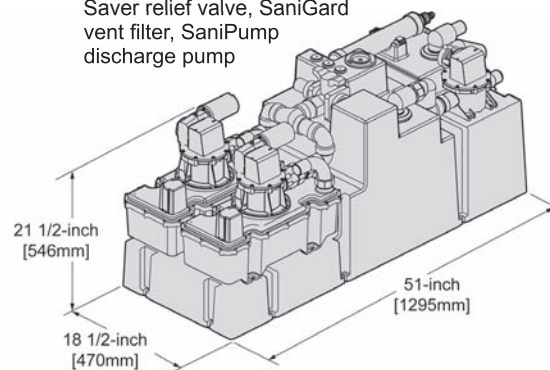

39 HTS-VG (703912)

Includes two vacuum generators, TankWatch 4 probes, TankSaver relief valve, SaniGard vent filter, SaniPump discharge pump