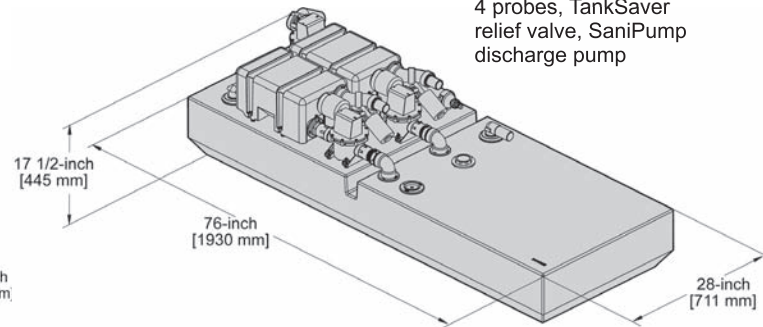

80 HTS-VG (718012)

Includes two vacuum
generators, TankWatch
4 probes, TankSaver
relief valve, SaniPump
discharge pump

HTS SERIES SELECTION CHARTS

HTS-VG MODELS

Model	Capacity (gal./liters)	Empty Weight (lbs./Kg)	Maximum Weight (lbs./Kg)	Vacuum Generator (qty)*	TankWatch 4 System	TankSaver Relief Valve	Outlets (qty.)	SaniPump Discharge Pump	SaniGard Vent Filter	Voltage	Item Number - Description
<i>Models including Vacuum Generator</i>											
10 HTS-VG	10 / 38	36 / 16.3	116 / 52.6	1	included	included	1	–	–	12 volts 24 volts	322711012 - HTS 10 LPVGQ12/TW4 322101024 - HTS 10 LPVGQ24/TW4
18 HTS-VG	18 / 68	39 / 17.7	183 / 83	1	included	included	1	–	–	12 volts 24 volts	322711812 - HTS 18 VGQ12/TW4 322011824 - HTS 18 VGQ24/TW4
21 HTS-VG	21 / 80	52 / 24	220 / 100	1	included	included	2	included	included	12 volts 24 volts	322702112 - HTS 21 VG4JQ12/T12/TW4 322702124 - HTS 21 VG4JQ24/T24/TW4
28 HTS-VG	27.5 / 104	56.5 / 25.6	277 / 126	1	included	included	2	included	included	12 volts 24 volts	322712812 - HTS 28 VGQ12/T12/TW4 322712824 - HTS 28 VGQ24/T24/TW4
28 HTS-VG-HL	28 / 106	56.5 / 25.6	281 / 128	1	included	included	2	included	included	12 volts 24 volts	322722812 - HTS 28 HULL LPVGQ12/T12/TW4 322722824 - HTS 28 HULL LPVGQ24/T24/TW4
35 HTS-VG	35 / 132	58 / 26.3	338 / 153	1	included	included	2	included	included	12 volts 24 volts	322713512 - HTS 35 LPVGQ12/T12/TW4 322013524 - HTS 35 LPVGQ24/T24/TW4
39 HTS-VG	39 / 148	84 / 38	396 / 180	2	included	included	2	included	included	12 volts 24 volts	322703912 - HTS 39 VG4JQ12/T12/TW4 322703924 - HTS 39 VG4JQ24/T24/TW4
40 HTS-VG	40 / 151	80 / 36.4	440 / 200	2	included	included	2	included	–	12 volts 24 volts	322714012 - HTS 40 VGQ12/T12/TW4 322714024 - HTS 40 VGQ24/T24/TW4
42 HTS-VG	42 / 159	70 / 31.8	406 / 184	1	included	included	2	included	included	12 volts 24 volts	322714212 - HTS 42 VGQ12/T12/TW4 322014224 - HTS 42 VGQ24/T24/TW4
55 HTS-VG	55 / 208	90 / 40.8	530 / 240	2	included	included	2	included	–	12 volts 24 volts	322715512 - HTS 55 LPVGQ12/T12/TW4 322715524 - HTS 55 LPVGQ24/T24/TW4
80 HTS-VG	80 / 302	90 / 40.8	730 / 331	2	included	included	2	included	–	12 volts 24 volts	322718012 - HTS 80 LPVGQ12/T12/TW4 322718024 - HTS 80 LPVGQ24/T24/TW4