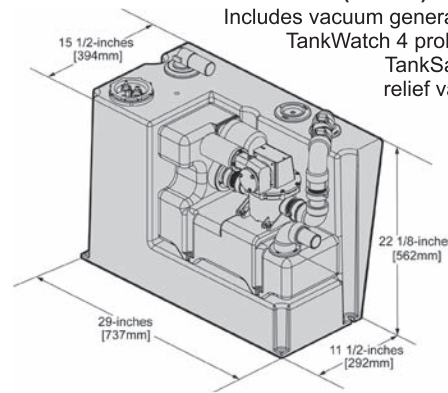

HTS MODELS with VACUUM GENERATOR

VACUUM GENERATOR MODELS

10 HTS-VG (711012)

Includes vacuum generator, TankWatch 4 probes, TankSaver relief valve

18 HTS-VG (711812)

Includes vacuum generator, TankWatch 4 probes, TankSaver relief valve