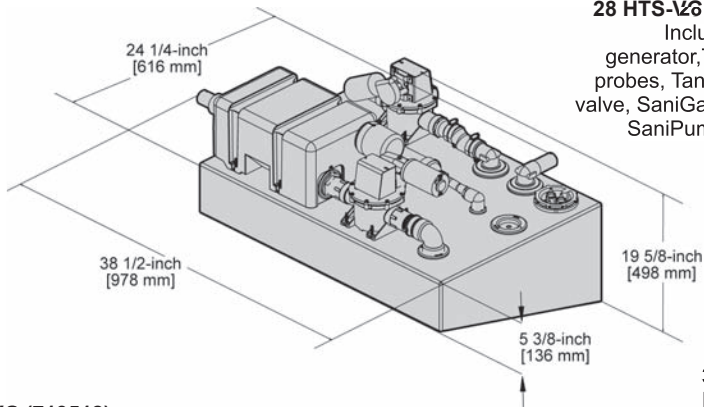

28 HTS-VG-HL (722812)

Includes vacuum generator, TankWatch 4 probes, TankSaver relief valve, SaniGard vent filter, SaniPump discharge pump