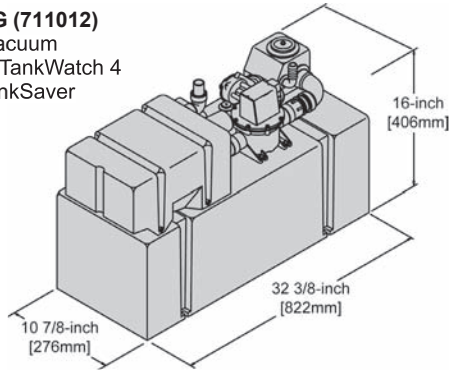

HTS MODELS with VACUUM GENERATOR

VACUUM GENERATOR MODELS

10 HTS-VG (711012)

Includes vacuum generator, TankWatch 4 probes, TankSaver relief valve