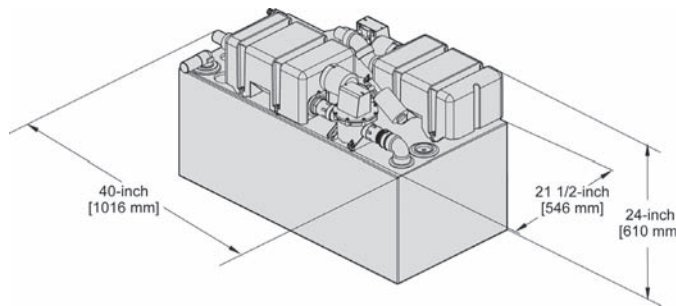

55 HTS-VG (715512)

Includes two vacuum generators,
TankWatch 4 probes, TankSaver
relief valve, SaniPump discharge
pump